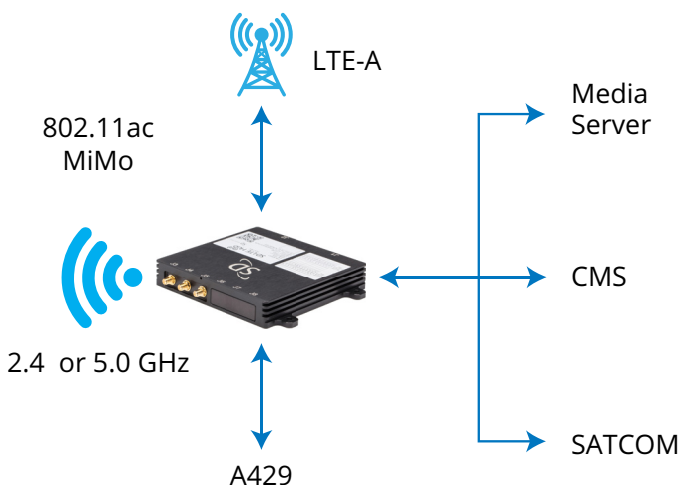

The fastest wireless access point with cellular LTE connectivity

The LTE Hub is Satcom Direct's latest innovation in the SD Hardware suite of products. It's the smallest aircraft router with cellular LTE-A connectivity and the industry's fastest available 802.11ac wireless access point. At just 1 inch tall and 1.6 pounds, the robust LTE Hub provides not only higher speeds and data rates up to 867 Mbps, but also offers a broader range.

The LTE Hub meets the needs for small to mid-range aircraft looking for a single bearer SATCOM router. It not only serves as the onboard router, it delivers many SD services to the cabin including GlobalVT®, enabling voice and text with your own number on your smartphone, and SD Pro^{SM}, a revolutionary integrative flight operations management platform.

The LTE Hub delivers more features to fit your mission

Feature	SD LTE Hub	SD WiFi Hub
GlobalVT®	Yes	Yes
Single SATCOM	Yes	Yes
ARINC 429	Yes	Yes
Customizable Discrettes	Yes	Yes
802.11 a/b/g/n	Yes	Yes
802.11 ac	Yes	No
MiMo	Yes	Yes
SD Pro	Yes	Yes
LTE Cellular Data	Yes	No
Internal Storage	Yes	No
Global One IP®	Yes	No

SD LTE Hub Technical Specifications

- Size: 5.6 x 5.5 x 1 (31 in³); 14.2 x 14 x 2.5 (508cm³)
- Weight: 1.6 lbs (.73 kg)
- Power: 28 V DC
- Wi-Fi Radio: Dual Band 2.4 or 5 GHz 802.11ac, 2x2 MiMo
- LTE-A Cellular Radio
- VOIP Calling
- 3 Gigabit Ethernet Ports
- DO-160G Qualified
- DO-178B Level E
- Mounting Provision: Flange

SD LTE Hub Configuration:

Note: Antennas not included. Wideband Antenna recommended, sold separately.

Call +1 321.777.3000 or visit www.satcomdirect.com for more information.