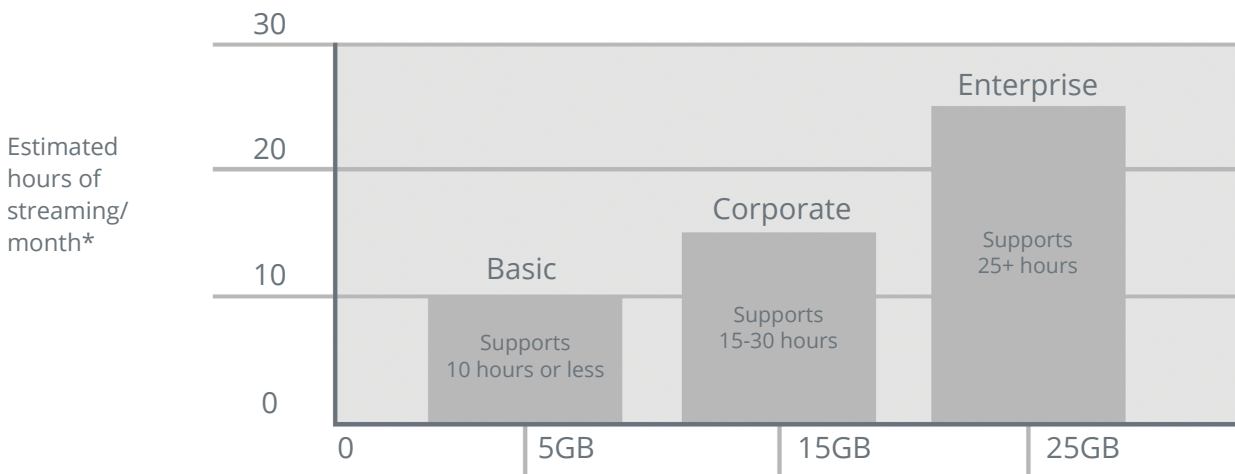

We are SmartSky ready

Satcom Direct® and SmartSky Networks have teamed up to deliver the new standard for air-to-ground (ATG) connectivity. With blazing new 4G technology, you get an airborne Wi-Fi connection that delivers streaming video, responsive internet access, email, voice calls, and text messaging – in real-time, at speeds rivaling that of terrestrial broadband connections.

SmartSky leverages the proven performance of a 4G beamforming-based wireless platform with the most substantial radio spectrum ever deployed in the aviation industry - all built upon the low-latency foundation of a secured air-to-ground network.

Satcom Direct is the exclusive distribution partner for SmartSky Networks, which includes our world class provisioning and support services. Be among the first to be SmartSky ready by scheduling your installation and selecting an introductory subscription plan to get you onboard.

SmartSky Key Features

- 4G beamforming-based wireless technology
- More than 10 times the speed and capacity of the current industry standard ATG network
- Real-time content streaming
- VoIP calling with your smartphone
- Text messaging including photos
- Video calling and conferencing

Estimating your monthly data usage

SmartSky delivers a true 4G experience enabling you to stream video in real-time plus talk, text, email, game and surf the web on multiple devices, simultaneously.

Data included with each subscription plan (GB)
Note: Streaming a good quality video uses roughly 300 MB/hour or more.
*Estimated hours are in addition to typical monthly usage.