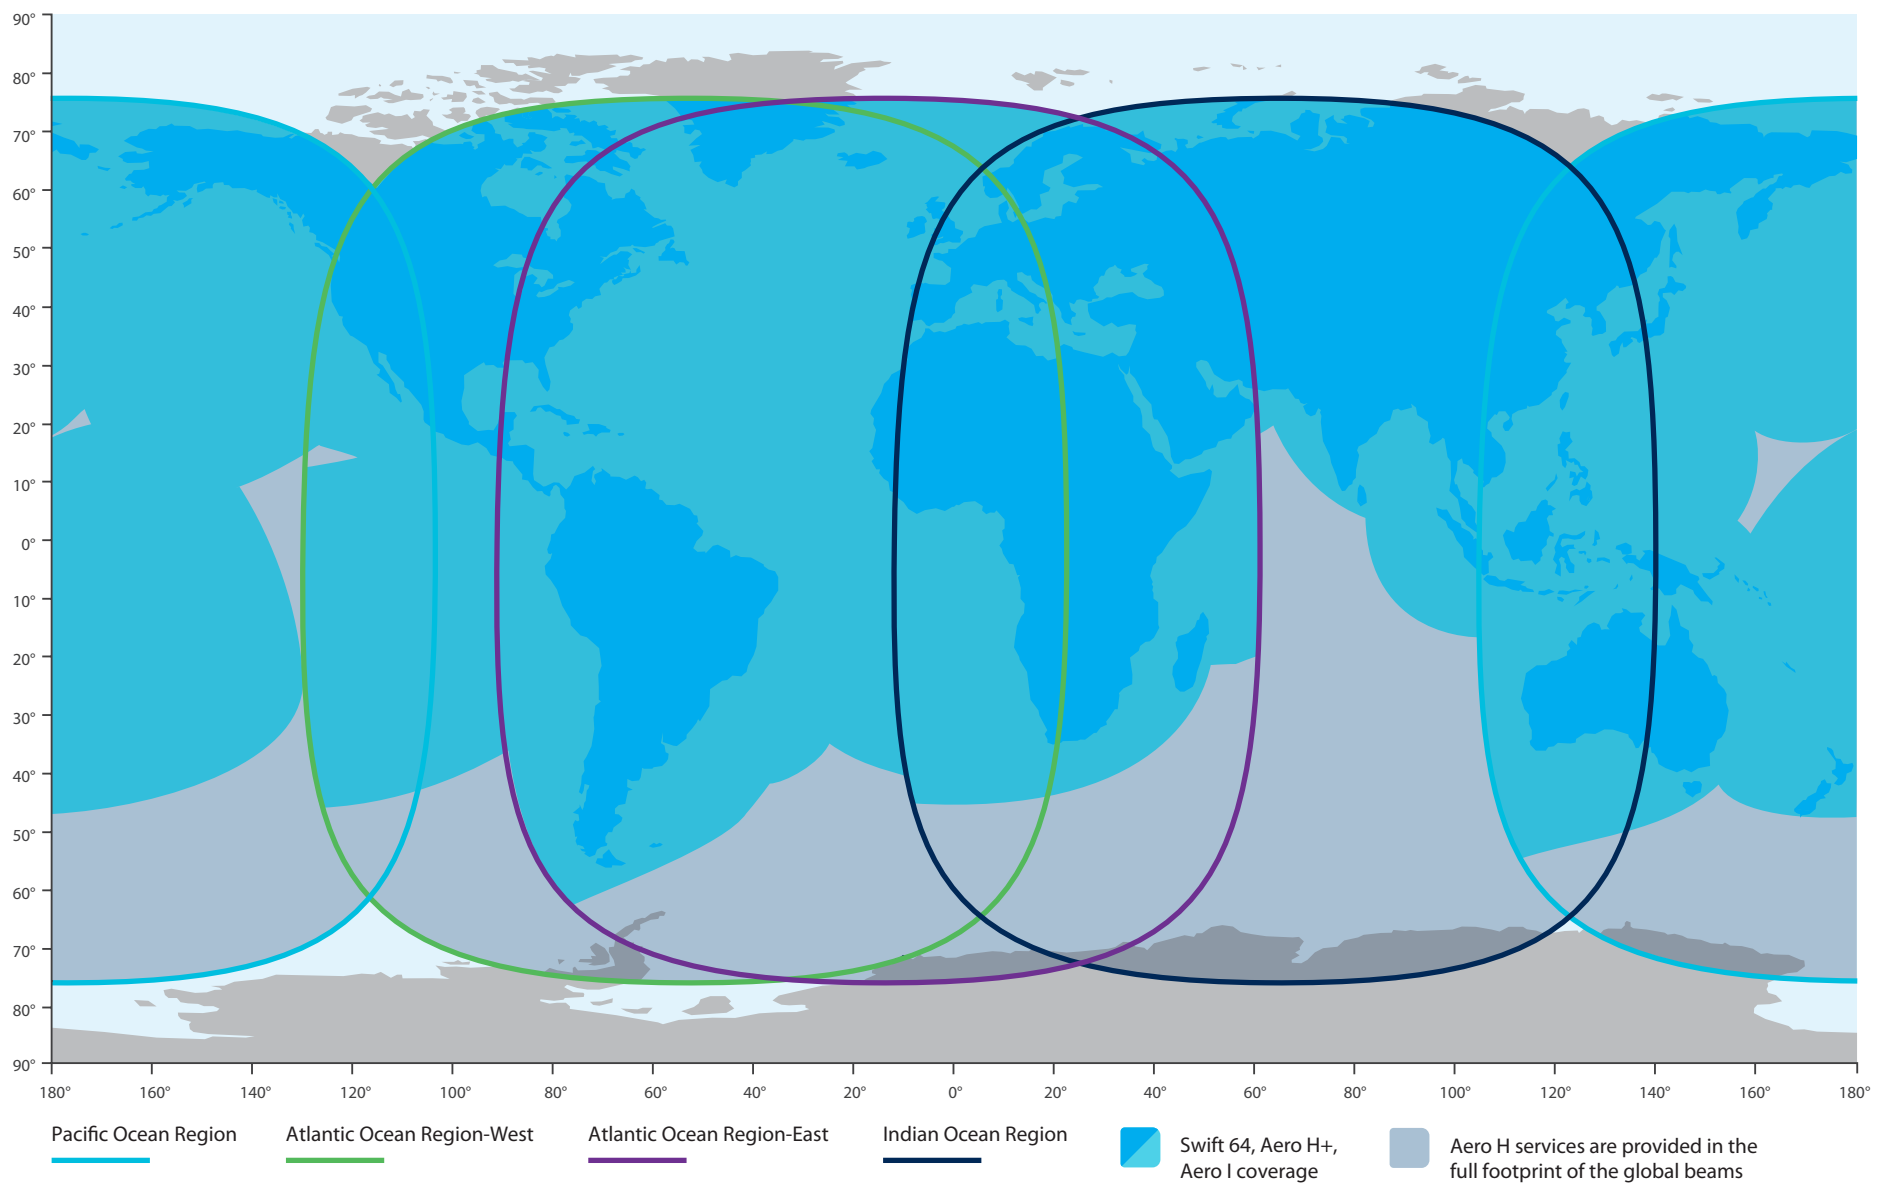

Swift 64 & Classic aeronautical services coverage

The map depicts Inmarsat's expectations of coverage, but does not represent a guarantee of service. The availability of service at the edge of coverage areas fluctuates depending on various conditions. Swift 64 and classic aeronautical coverage March 2009.